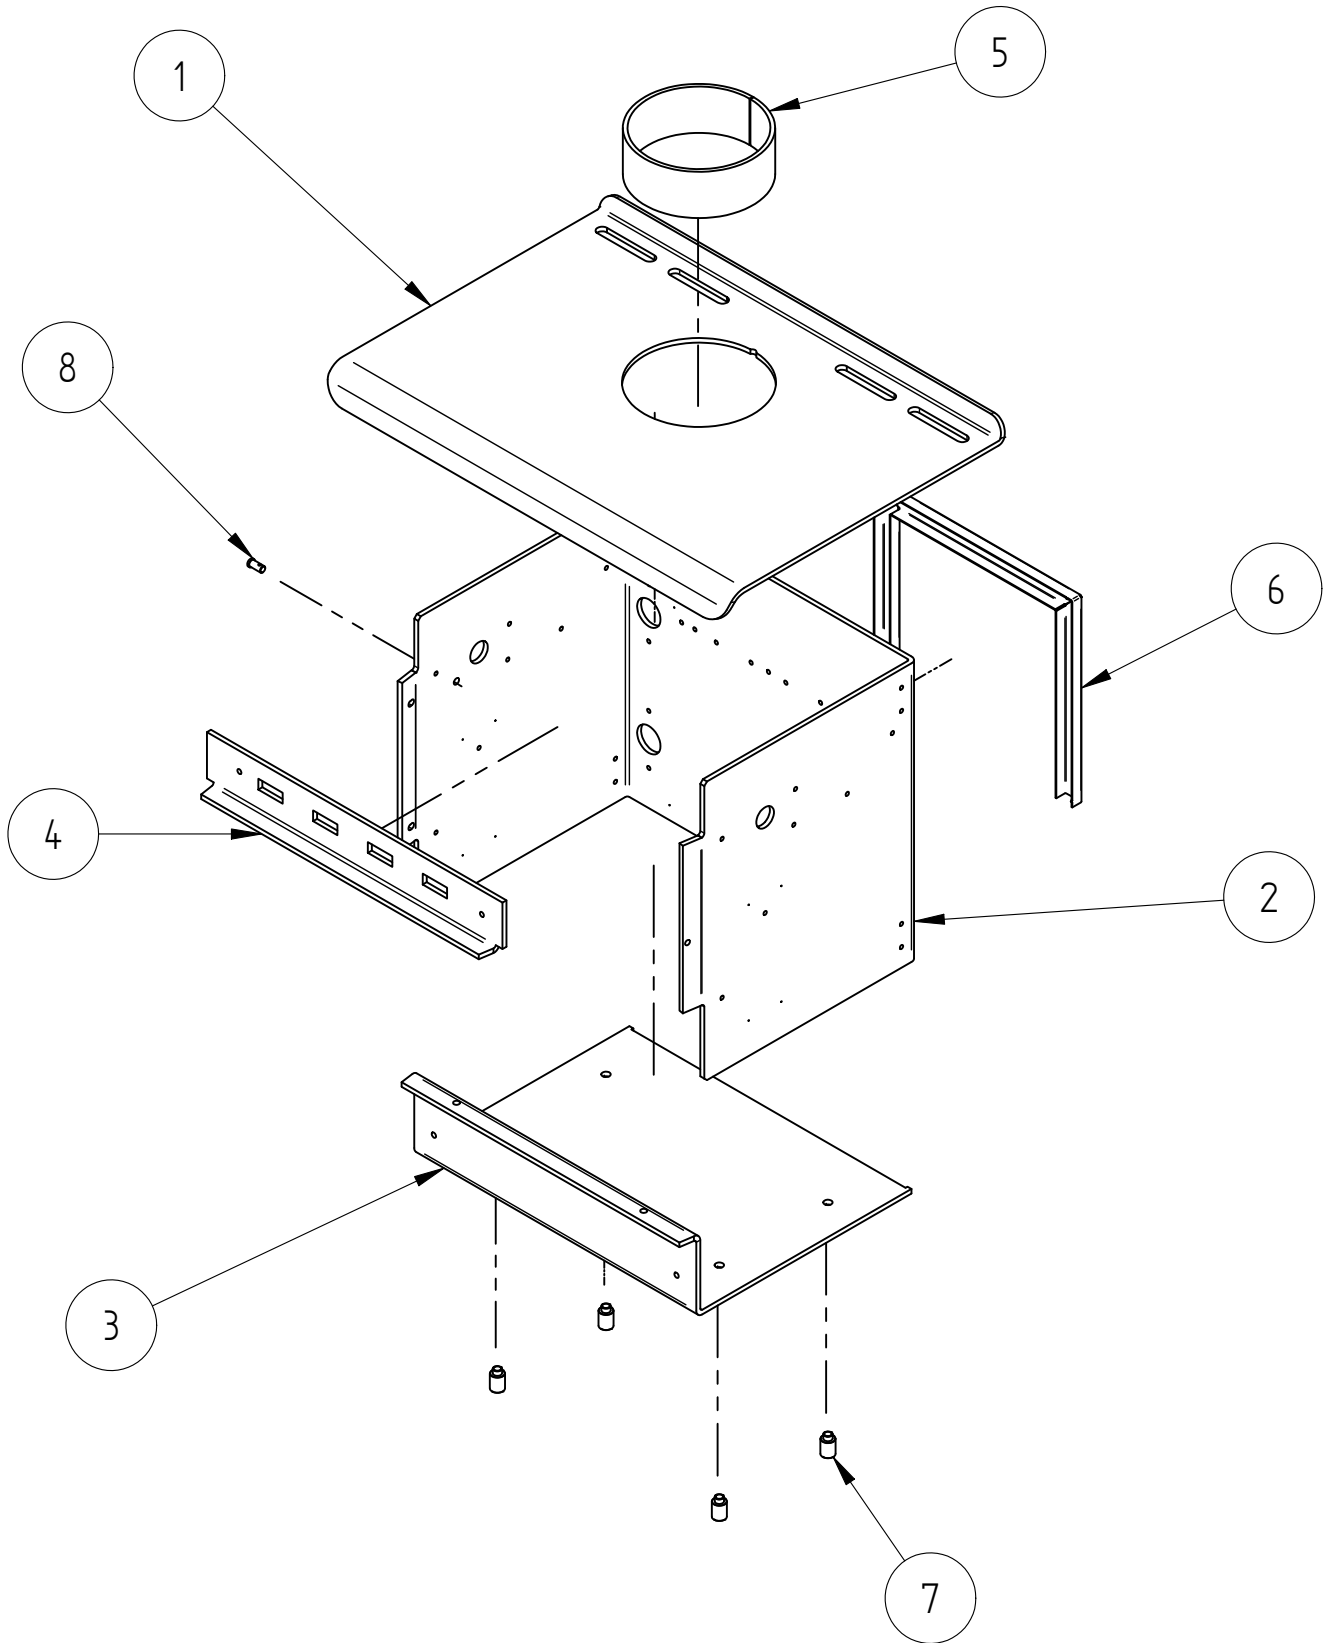

FIREBOX DETAILS

When ordering PLEASE QUOTE PART ID, MODEL Number & DESCRIPTIONS, NOT ITEM Number
determining left hand side from viewing position

FIRE BOX : 993750				
Item	Part ID	Models	Descriptions	Qty
		993928		
1	993751	-	R1500 F/B COOK TOP	1
2	993753	-	R1500 F/B WRAP	1
3	993754	-	R1500 F/B BOTTOM	1
4	993752	-	R1500 F/B TOP FRONT	1
5	MIC00120	-	MIC SPIGOT	1
6	MIR00219	-	MIR REAR HEAT CHANNEL	1
7	MET00429	-	FIREBOX BUSH - SPIGOTED	4
8	MIC00137	-	MIC AIRBAR PIN	1

When ordering PLEASE QUOTE PART ID, MODEL Number & DESCRIPTIONS, NOT ITEM Number
determining left hand side from viewing position