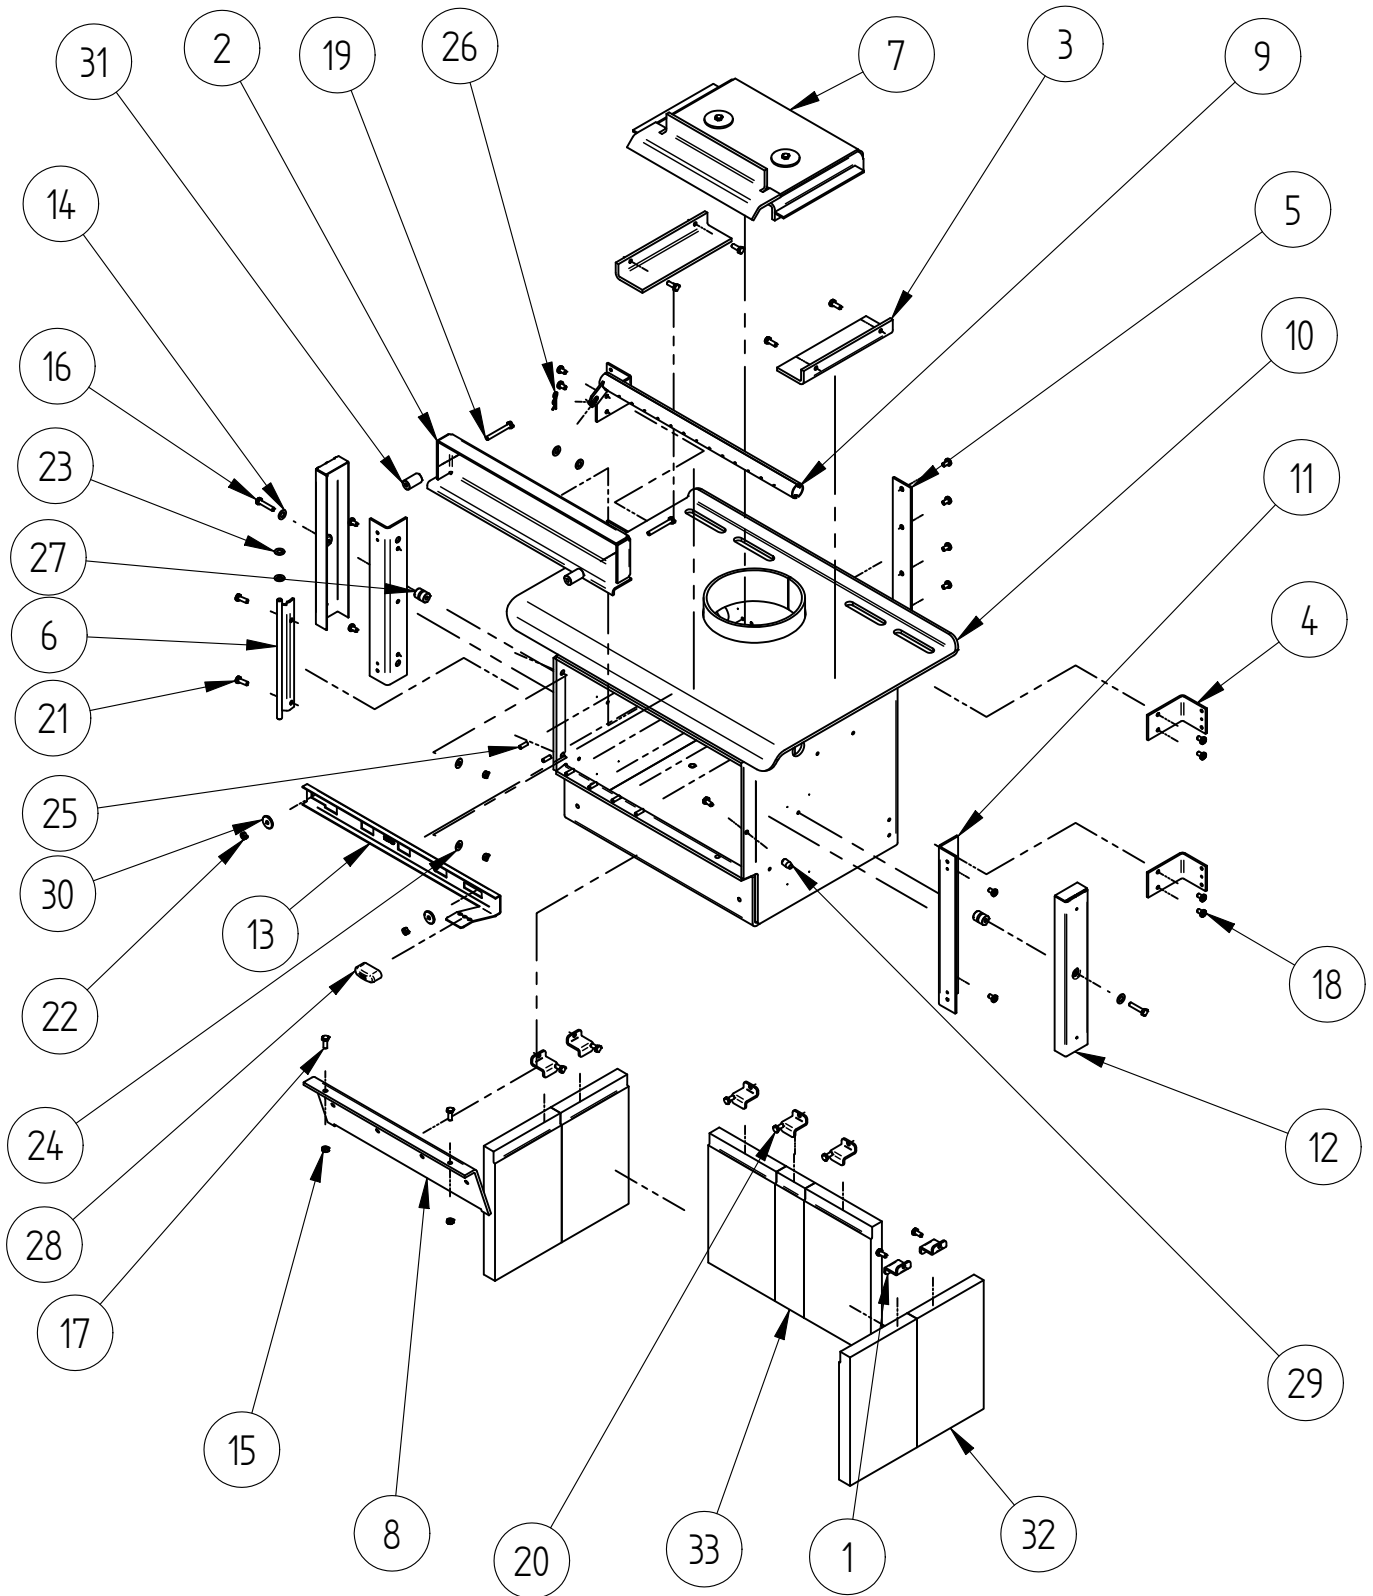

AIRSLIDE, BAFFLE, BRICKS AND FIREBOX

When ordering PLEASE QUOTE PART ID, MODEL Number & DESCRIPTIONS, NOT ITEM Number
determining left hand side from viewing position

AIRSLIDE, BAFFLE, BRICKS AND FIREBOX				
Item	Part ID	Model(s)	Descriptions	Qty
		993933		
1	HBA00118	-	HBA BRICK RETAINER	7
2	MIC00102	-	MIC AIR DEFLECTOR	1
3	MIC00116	-	MIC BAFFLE SUPPORTS	2
4	MIC00130	-	MIC REAR BODY MOUNT BRKT	4
5	MIC00135	-	MIC WET BACK COVER PLATE	1
6	MICAC190	-	MIC DOOR HINGE ASSEMBLY	1
7	993773	-	R1500 BAFFLE SUB ASSEMBLY	1
8	993776	-	R1500 F/B BASE AIR DEFLECTOR	1
9	993777	-	R1500 AIR BAR ASSEMBLY	1
10	993750	-	R1500 F/B ASSY NZ	1
11	MIR00183	-	MIR DOOR RIDDLE	2
12	MIC00123	-	MIC SEC AIR CHANNEL	2
13	993769	-	R1500 AIRSLIDE	1
14	523019	-	WASHER; FLAT 5/16"X5/8"X16G ZP	4
15	522107	-	NUT; HEX STD M6 BLK	4
16	521059	-	SCREW; M6X30 HEX ZP	2
17	521052	-	SCREW; M6X16 HEX BLK	2
18	521046	-	SCREW; M6X10 PAN POZI ZP	16
19	521061	-	SCREW; M6X50 HEX ZP	2
20	521075	-	SCREW; M6X12 HEX ZP	8
21	521076	-	SCREW; M6X16 HEX ZP	6
22	522117	-	NUT; HEX STD M6 ZP	2
23	523018	-	WASHER; FLAT 5/16"X5/8" BLK	2
24	523036	-	WASHER; FLAT 1/4"X5/8" BLK	2
25	525002	-	PIN; TENSION 5X16 BLK	6
26	526101	-	CLIP; R-CLIP 1.8 DIA ST	1
27	HBA00129	-	HBA AIR DEFLECTOR SPACER	2
28	593568	-	AIR SLIDE KNOB PUSH ON	1
29	MIC00079	-	LOGAIRE CATCH PIN	1
30	MIC00083	-	LOGAIRE METRO AIR SLIDE SPACER	2
31	MIC00129	-	MIC AIR DEFLECTOR BUSH	2
32	MIC00354	-	MIC BRICK	6
33	MIC00355	-	MIC BRICK HALF	1

When ordering PLEASE QUOTE PART ID, MODEL Number & DESCRIPTIONS, NOT ITEM Number
determining left hand side from viewing position