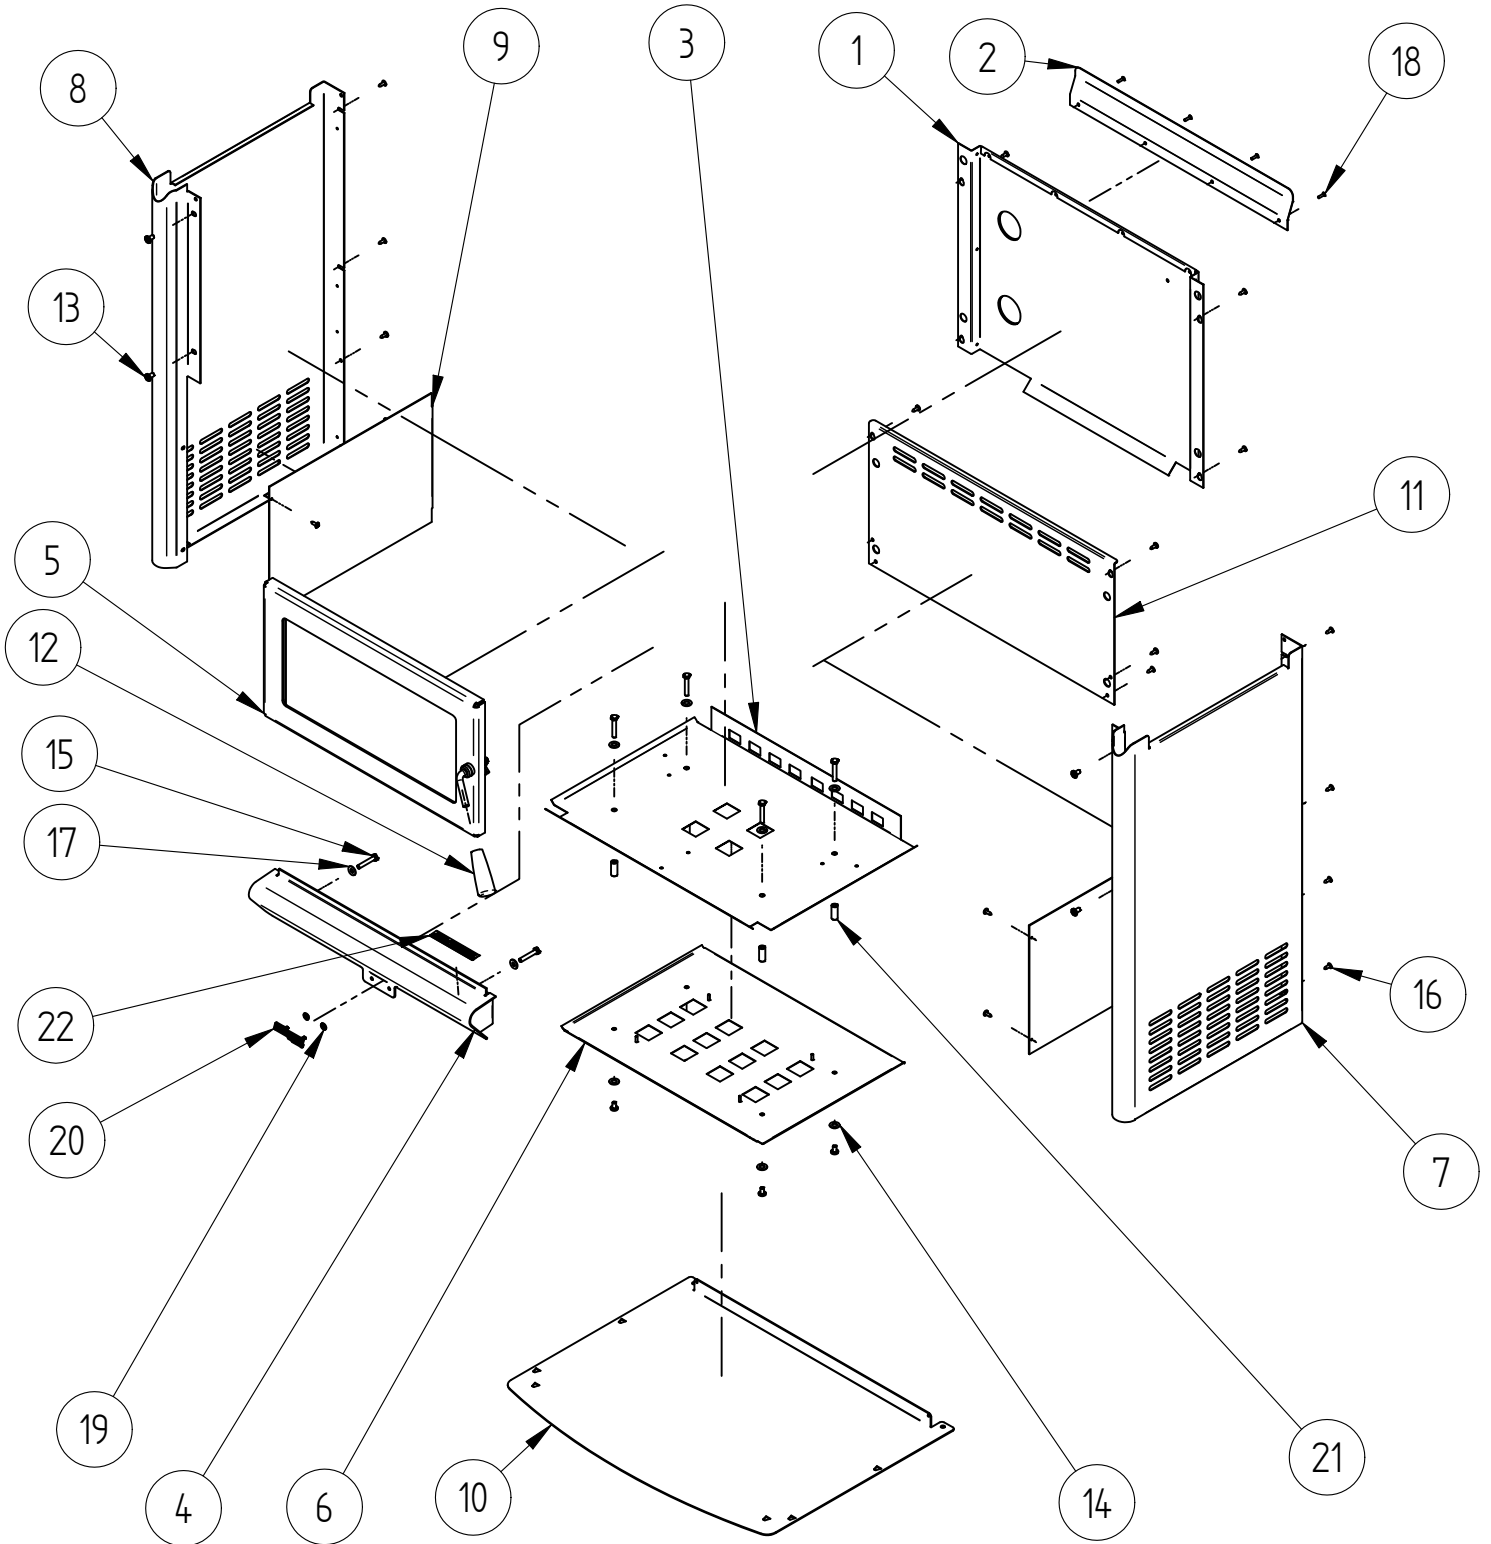

## PANELS, DOOR AND PEDESTAL

When ordering PLEASE QUOTE PART ID, MODEL Number & DESCRIPTIONS, NOT ITEM Number  
determining left hand side from viewing position

PANELS, DOOR AND PEDESTAL				
Item	Part ID	Model(s)	Descriptions	Qty
		993933		
1	993759	-	R1500 REAR PANEL	1
2	993770	V02	F1500 REAR H/S PANEL EXTENTION	1
3	993775	-	R1500 BASE HEAT SHIELD	1
4	993810	V02	R1500 ASHLIP ASSEMBLY	1
5	993790	V02	R1500 FINISHED DOOR ASSEMBLY	1
6	993844	V02	R1500WS LOWER HEATSHIELD ASSY	1
7	993837	V02	R1500WS SIDE PANEL R/H	1
8	993838	V02	R1500WS SIDE PANEL L/H	1
9	993839	P02	R1500WS INNER SIDE PANEL	2
10	993840	P02	R1500WS BASE PANEL	1
11	993842	P02	R1500WS REAR PANEL	1
12	MIC00376	-	MIC DOOR HANDLE	1
13	521045	-	SCREW; M6X10 PAN POZI BLK	8
14	523019	-	WASHER; FLAT 5/16"X5/8"X16G ZP	8
15	521060	-	SCREW; M6X35 HEX ZP	6
16	521645	-	SCREW; S/T 8GX1/2" MUSH FLANGE POZI BLK	22
17	523036	-	WASHER; FLAT 1/4"X5/8" BLK	2
18	524003	-	RIVET; 73 AS 4-5	4
19	526009	-	CLIP; STARLOCK M4	2
20	587835	-	BADGE MASPORT HEATING	1
21	593556	-	R1500WS BUSH	4
22	595695	-	DECAL "BURN ONLY" COMBINED NZ/AUS	1