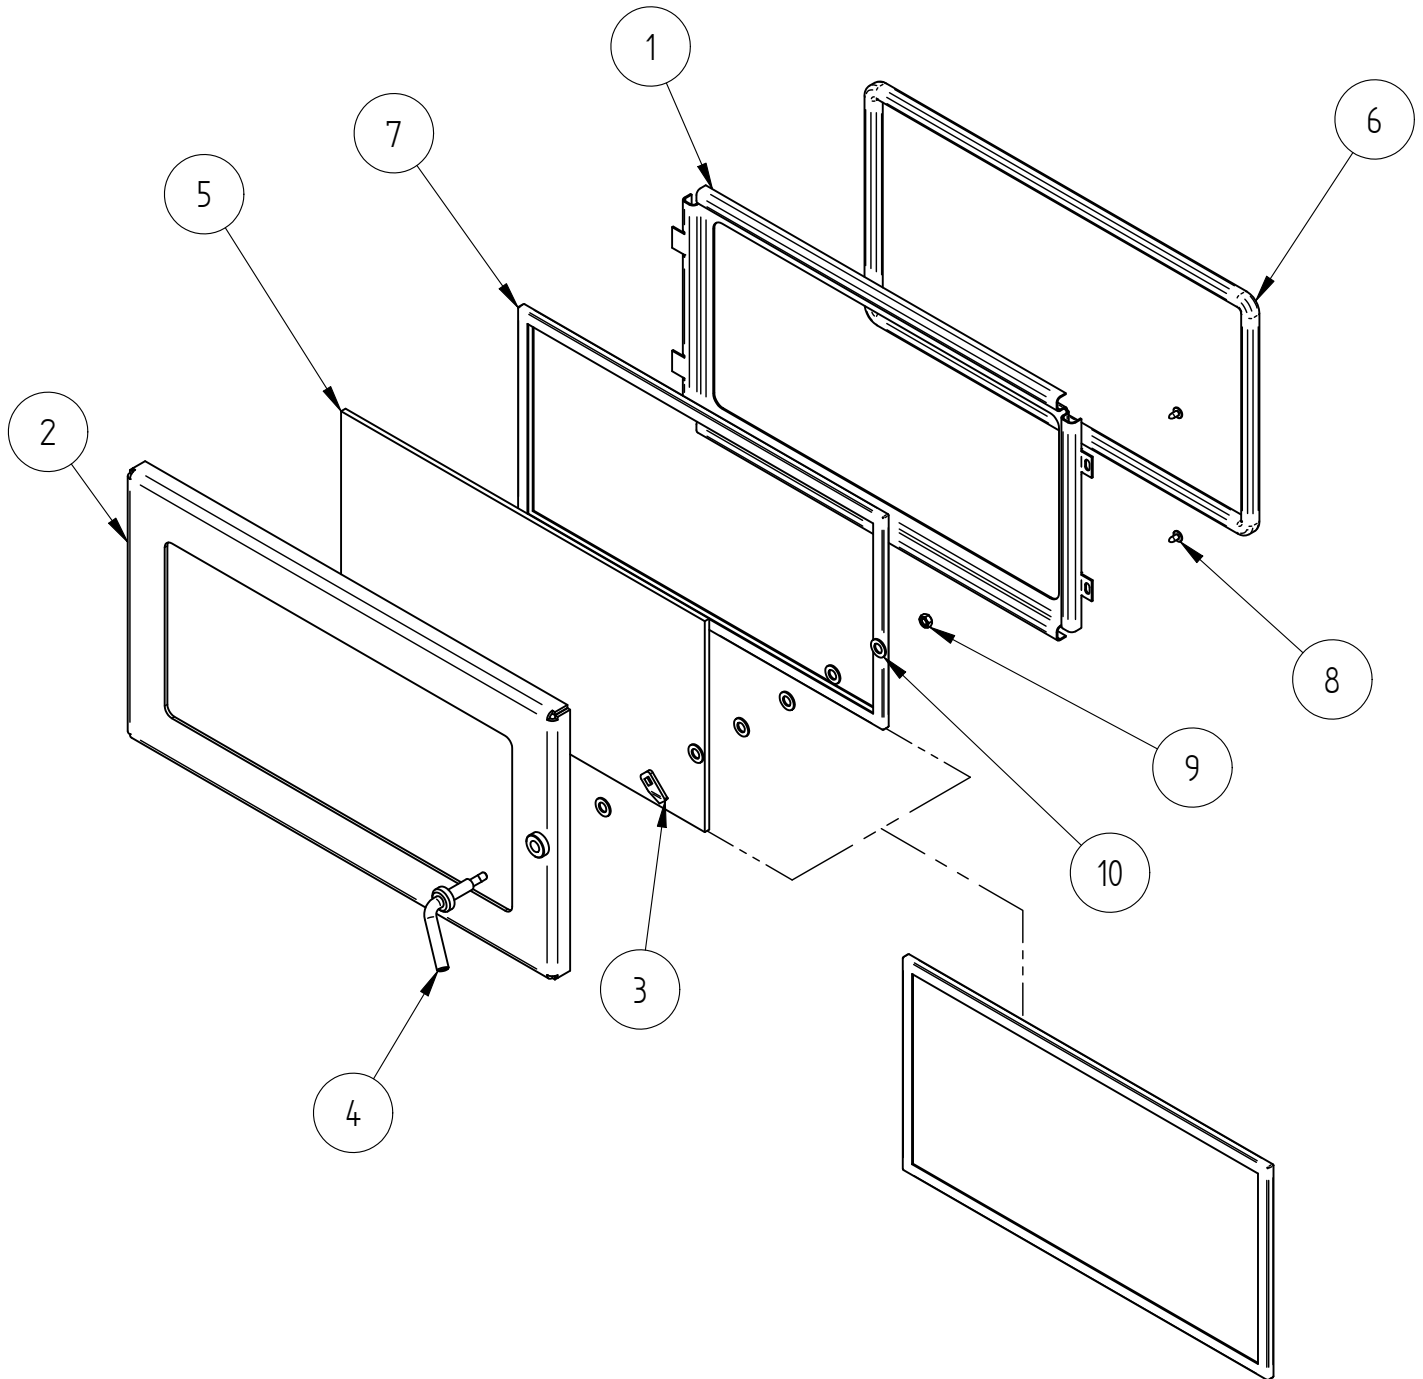

## FIREBOX DETAILS

When ordering PLEASE QUOTE PART ID, MODEL Number & DESCRIPTIONS, NOT ITEM Number  
determining left hand side from viewing position

FIRE BOX : 993750				
Item	Part ID	Models	Descriptions	Qty
		993928		
1	993751	-	R1500 F/B COOK TOP	1
2	993753	-	R1500 F/B WRAP	1
3	993754	-	R1500 F/B BOTTOM	1
4	993752	-	R1500 F/B TOP FRONT	1
5	MIC00120	-	MIC SPIGOT	1
6	MIR00219	-	MIR REAR HEAT CHANNEL	1
7	MET00429	-	FIREBOX BUSH - SPIGOTED	4
8	MIC00137	-	MIC AIRBAR PIN	1

# DOOR ASSEMBLY

When ordering PLEASE QUOTE PART ID, MODEL Number & DESCRIPTIONS, NOT ITEM Number  
determining left hand side from viewing position

DOOR ASSEMBLY : 993928				
Item	Part ID	Models	Description	Qty
		993928		
1	MIC00034	-	MIC GLASS RETAINER	1
2	MWSAC030	V02	MWS DOOR FRAME COMPLETE SUB ASSEMBLY	1
3	MIC00133	-	MIC DOOR LATCH PLATE	1
4	MIC00373	-	DOOR SPINDLE	1
5	MIC00204	-	MIC GLASS	1
6	C13MMDR	-	DOOR ROPE	1
7	C25MMLT	-	LADDER TAPE 25x3x50m ROLL (MTR)	1
8	521627	-	SCREW; S/T 8GX3/8" MUSH FLANGE POZI BLK	2
9	522117	-	NUT; HEX STD M6 ZP	1
10	523018	-	WASHER; FLAT 5/16"X5/8" BLK	6