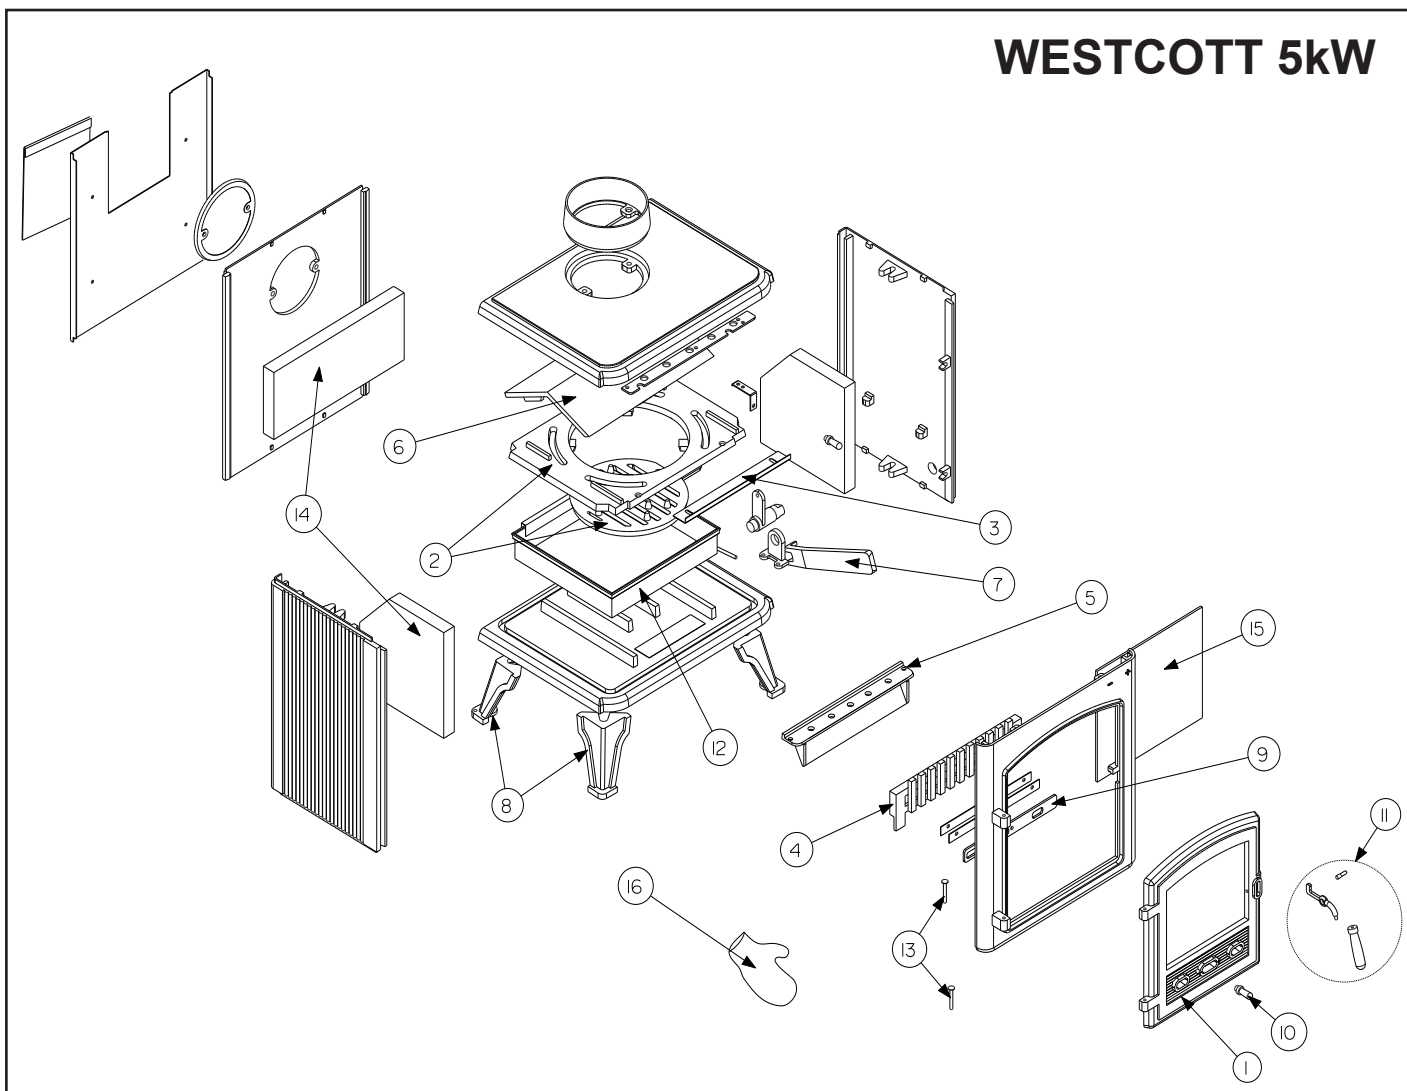

WESTCOTT 5kW

WESTCOTT 5kW STOVE - SPARE PARTS

Item	Description	Part No
1	Door	MF09015
2	Grate Accessory Pack (incl Grate Outer, Grate inner, Con Rod)	MF09016
3	Adjustable Grate Plate	MF09017
4	Front Bar (log bar)	MF09018
5	Air Wash Deflector Plate	3011013
6	Baffle Plate	MF09020
7	Grate/Ashpan Operating Tool	MF09007
8	Legs Accessory Pack (x2 off)	MF09009
9	Primary Air Slide	MF09021
10	Air slide knob Accessory Pack (x1 steel, x1 black finish)	MF09011
11	Door Handle Accessory Pack (x1 steel, x1 black finish)	MF09010
12	Ash Pan	MF09022
13	Hinge Pins (x2 off)	MF09035
14	Heat Bricks Accessory Pack (x2 side bricks, x1 rear brick)	MF09023
15	Door Glass Accessory Pack (includes clips)	MF09024
16	Mitten	MF09036

WESTCOTT 8kW

WESTCOTT 8kW STOVE - SPARE PARTS

Item	Description	Part No
1	Door	MF09025
2	Grate Accessory Pack (incl Grate Outer, Grate inner LH & RH, Connector, Con Rod)	MF09026
3	Adjustable Grate Plate	MF09027
4	Front Bar (log bar)	MF09028
5	Air Wash Deflector Plate	3011014
6	Baffle Plate	MF09030
7	Grate/Ashpan Operating Tool	MF09007
8	Legs Accessory Pack (x2 off)	MF09009
9	Primary Air Slide	MF09031
10	Air slide knob Accessory Pack (x1 steel, x1 black finish)	MF09011
11	Door Handle Accessory Pack (x1 steel, x1 black finish)	MF09010
12	Ash Pan	MF09032
13	Door Glass Accessory Pack (includes clips)	MF09033
14	Hinge Pins (x2 off)	MF09035
15	Heat Bricks Accessory Pack (x2 side bricks, x1 rear brick)	MF09034
16	Mitten	MF09036