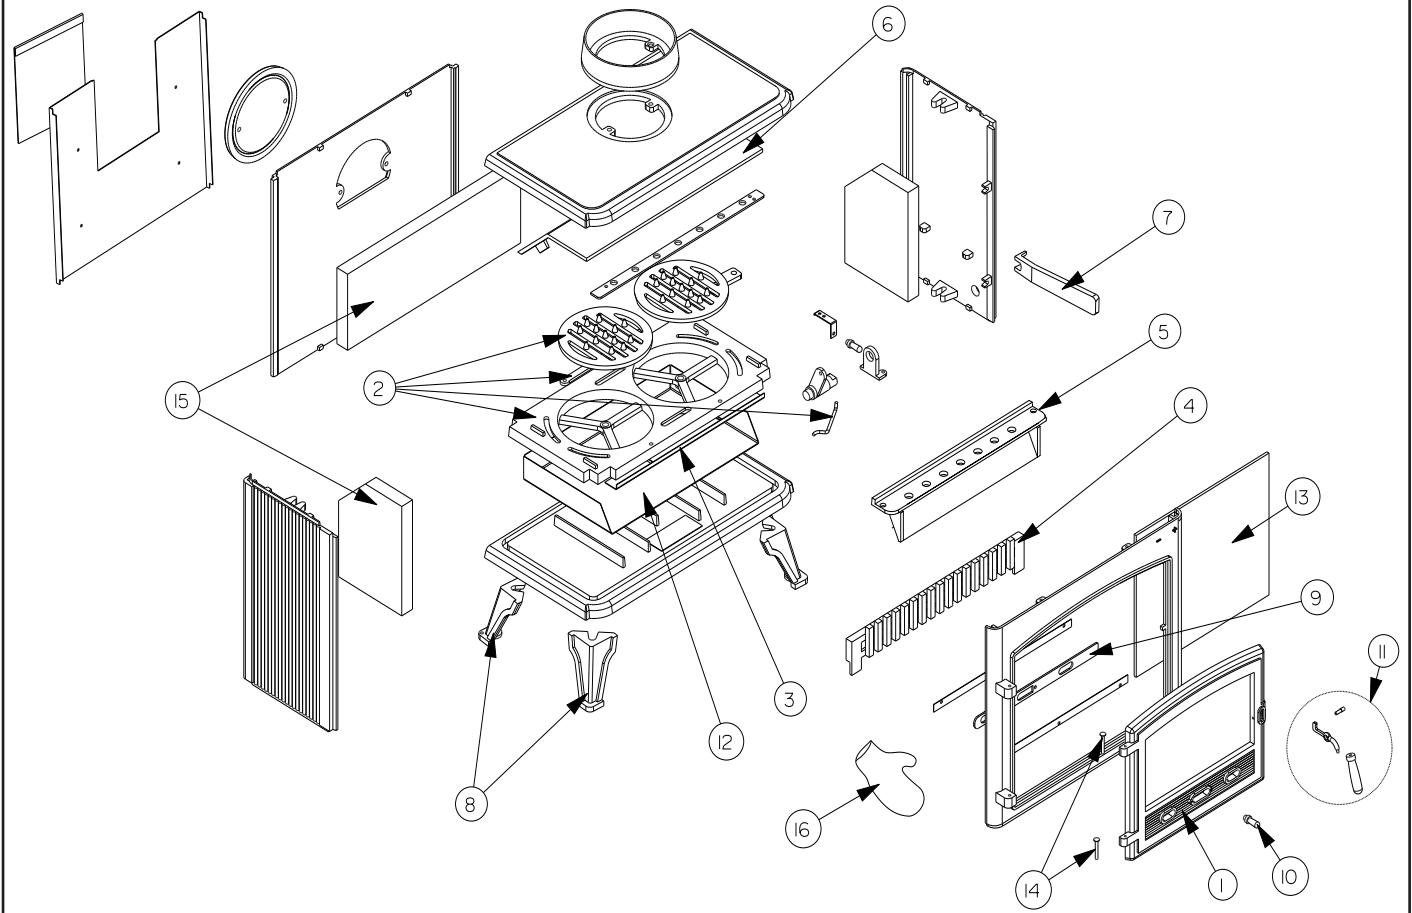

WESTCOTT 5kW

WESTCOTT 5kW STOVE - SPARE PARTS

Item	Description	Part No
1	Door	MF09015
2	Grate Accessory Pack (incl Grate Outer, Grate inner, Con Rod)	MF09016
3	Adjustable Grate Plate	MF09017
4	Front Bar (log bar)	MF09018
5	Air Wash Deflector Plate	3011013
6	Baffle Plate	MF09020
7	Grate/Ashpan Operating Tool	MF09007
8	Legs Accessory Pack (x2 off)	MF09009
9	Primary Air Slide	MF09021
10	Air slide knob Accessory Pack (x1 steel, x1 black finish)	MF09011
11	Door Handle Accessory Pack (x1 steel, x1 black finish)	MF09010
12	Ash Pan	MF09022
13	Hinge Pins (x2 off)	MF09035
14	Heat Bricks Accessory Pack (x2 side bricks, x1 rear brick)	MF09023
15	Door Glass Accessory Pack (includes clips)	MF09024
16	Mitten	MF09036

WESTCOTT 8kW

WESTCOTT 8kW STOVE - SPARE PARTS

Item	Description	Part No
1	Door	MF09025
2	Grate Accessory Pack (incl Grate Outer, Grate inner LH & RH, Connector, Con Rod)	MF09026
3	Adjustable Grate Plate	MF09027
4	Front Bar (log bar)	MF09028
5	Air Wash Deflector Plate	3011014
6	Baffle Plate	MF09030
7	Grate/Ashpan Operating Tool	MF09007
8	Legs Accessory Pack (x2 off)	MF09009
9	Primary Air Slide	MF09031
10	Air slide knob Accessory Pack (x1 steel, x1 black finish)	MF09011
11	Door Handle Accessory Pack (x1 steel, x1 black finish)	MF09010
12	Ash Pan	MF09032
13	Door Glass Accessory Pack (includes clips)	MF09033
14	Hinge Pins (x2 off)	MF09035
15	Heat Bricks Accessory Pack (x2 side bricks, x1 rear brick)	MF09034
16	Mitten	MF09036