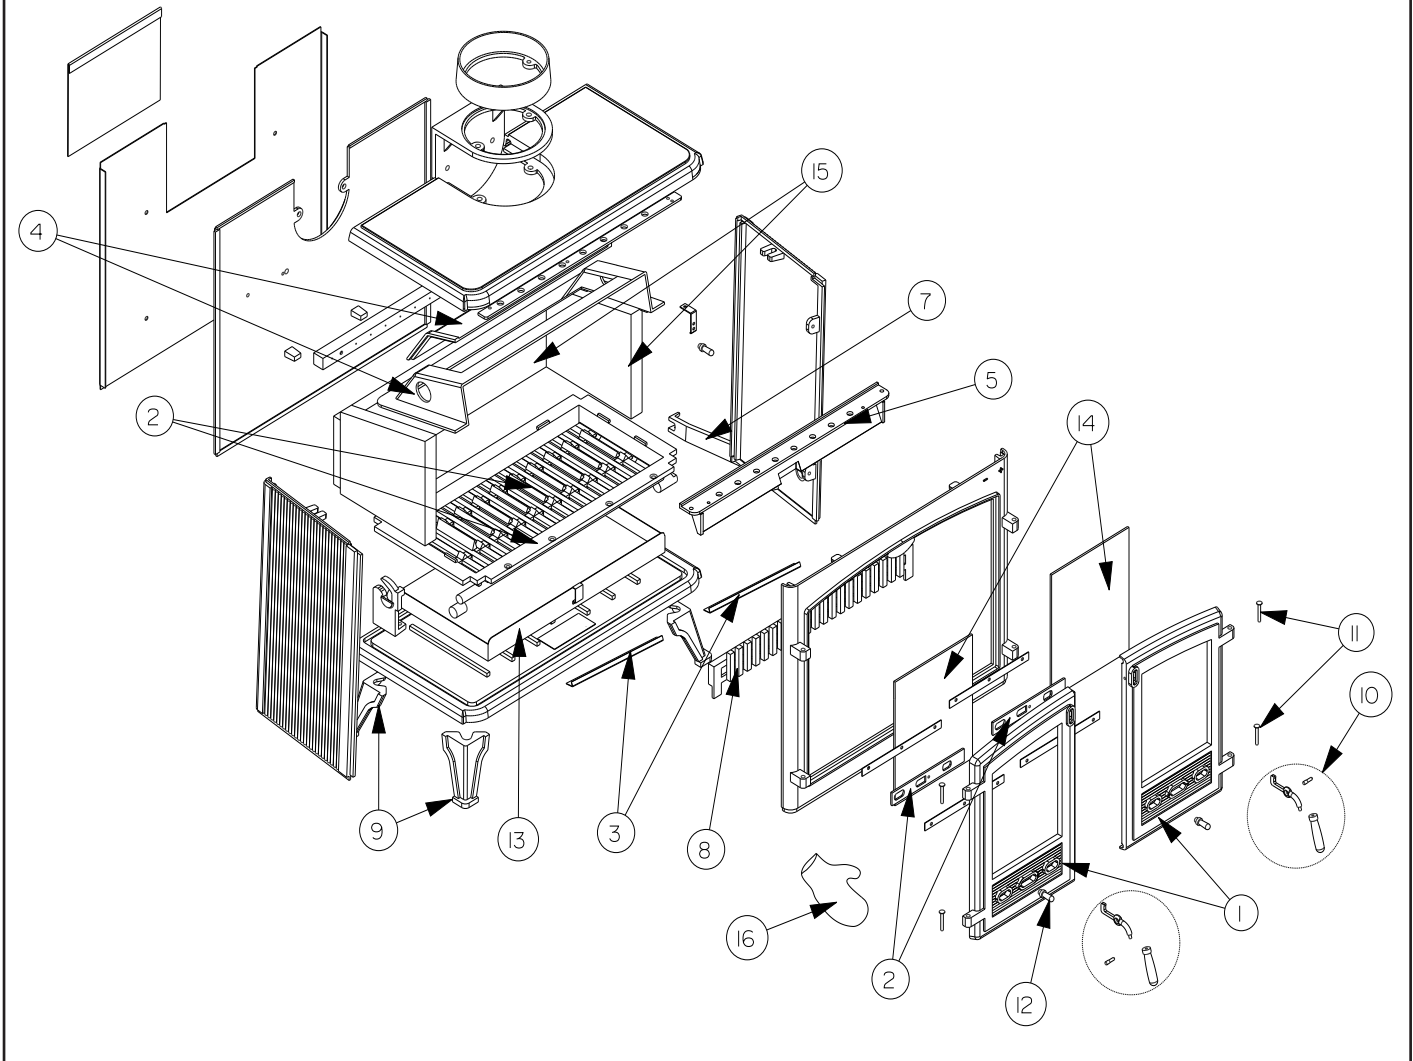

WESTCOTT 12kW

WESTCOTT 12kW STOVE - SPARE PARTS

Item	Description	Part No
1	Door Accessory Pack (x1 LH, x1 RH)	MF09001
2	Grate Accessory Pack (incl Grate Outer, x10 Grate bars)	MF09002
3	Adjustable Grate Plate	MF09003
4	Baffle Plate Accessory Pack	MF09004
5	Air Wash Deflector Plate	3011015
6	Primary Air Slide	MF09006
7	Grate/Ashpan Operating Tool	MF09007
8	Front Bar (Log bar)	MF09008
9	Legs Accessory Pack (x2 off)	MF09009
10	Door Handle Accessory Pack (x1 steel, x1 black finish)	MF09010
11	Hinge Pins (x2 off)	MF09035
12	Air slide knob Accessory Pack (x1 steel, x1 black finish)	MF09011
13	Ash Pan	MF09012
14	Door Glass Accessory Pack (includes clips)	MF09013
15	Heat Bricks Accessory Pack (x2 side bricks, x2 rear bricks)	MF09014
16	Mitten	MF09036