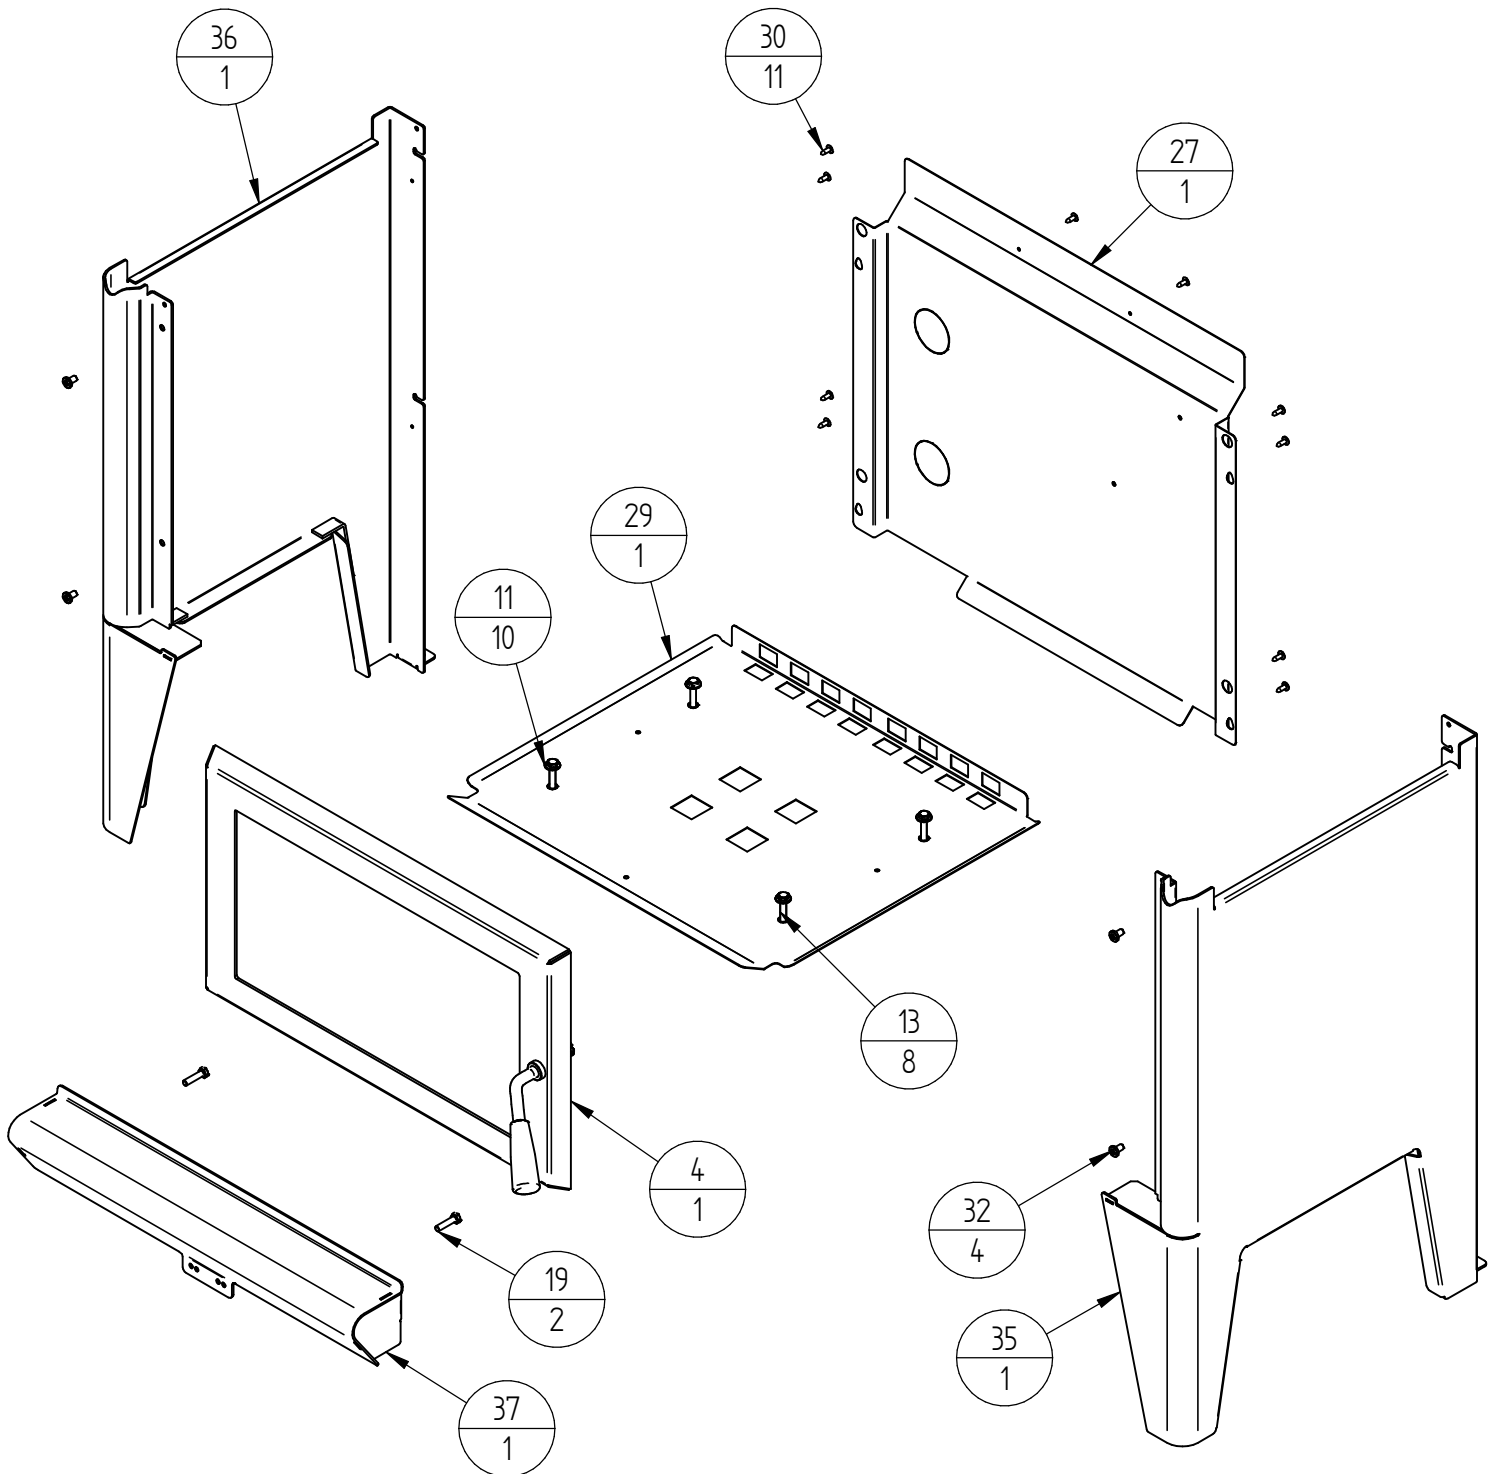

PANELS AND DOOR (LEG)

When ordering PLEASE QUOTE PART ID, MODEL Number & DESCRIPTIONS, NOT ITEM Number
determining left hand side from viewing position

Item Number	File Name	992943 (Model)	Title	Quantity
4	992176		R3000 DOOR COMPLETE ASSY	1
11	523019		WASHER; FLAT 5/16"X5/8"X18G ZP	10
13	521077		SCREW; M6X40 HEX ZP	8
19	521057		SCREW; M6X25 HEX ST	2
27	992226	V02	R3000 REAR PANEL	1
29	992186		R3000 BASE H/S	1
30	521645		SCREW; S/T 8GX1/2" MUSH FLANGE POZI BLK	11
32	521045		SCREW; M6X10 PAN POZI BLK	4
35	992233	V02	LEG PANEL RH (SUB)	1
36	992234	V02	R3000 LEG PANEL LH (SUB)	1
37	992229	V02	R3000 ASHLIP BADGE ASSEMBLY	1

When ordering PLEASE QUOTE PART ID, MODEL Number & DESCRIPTIONS, NOT ITEM Number
determining left hand side from viewing position