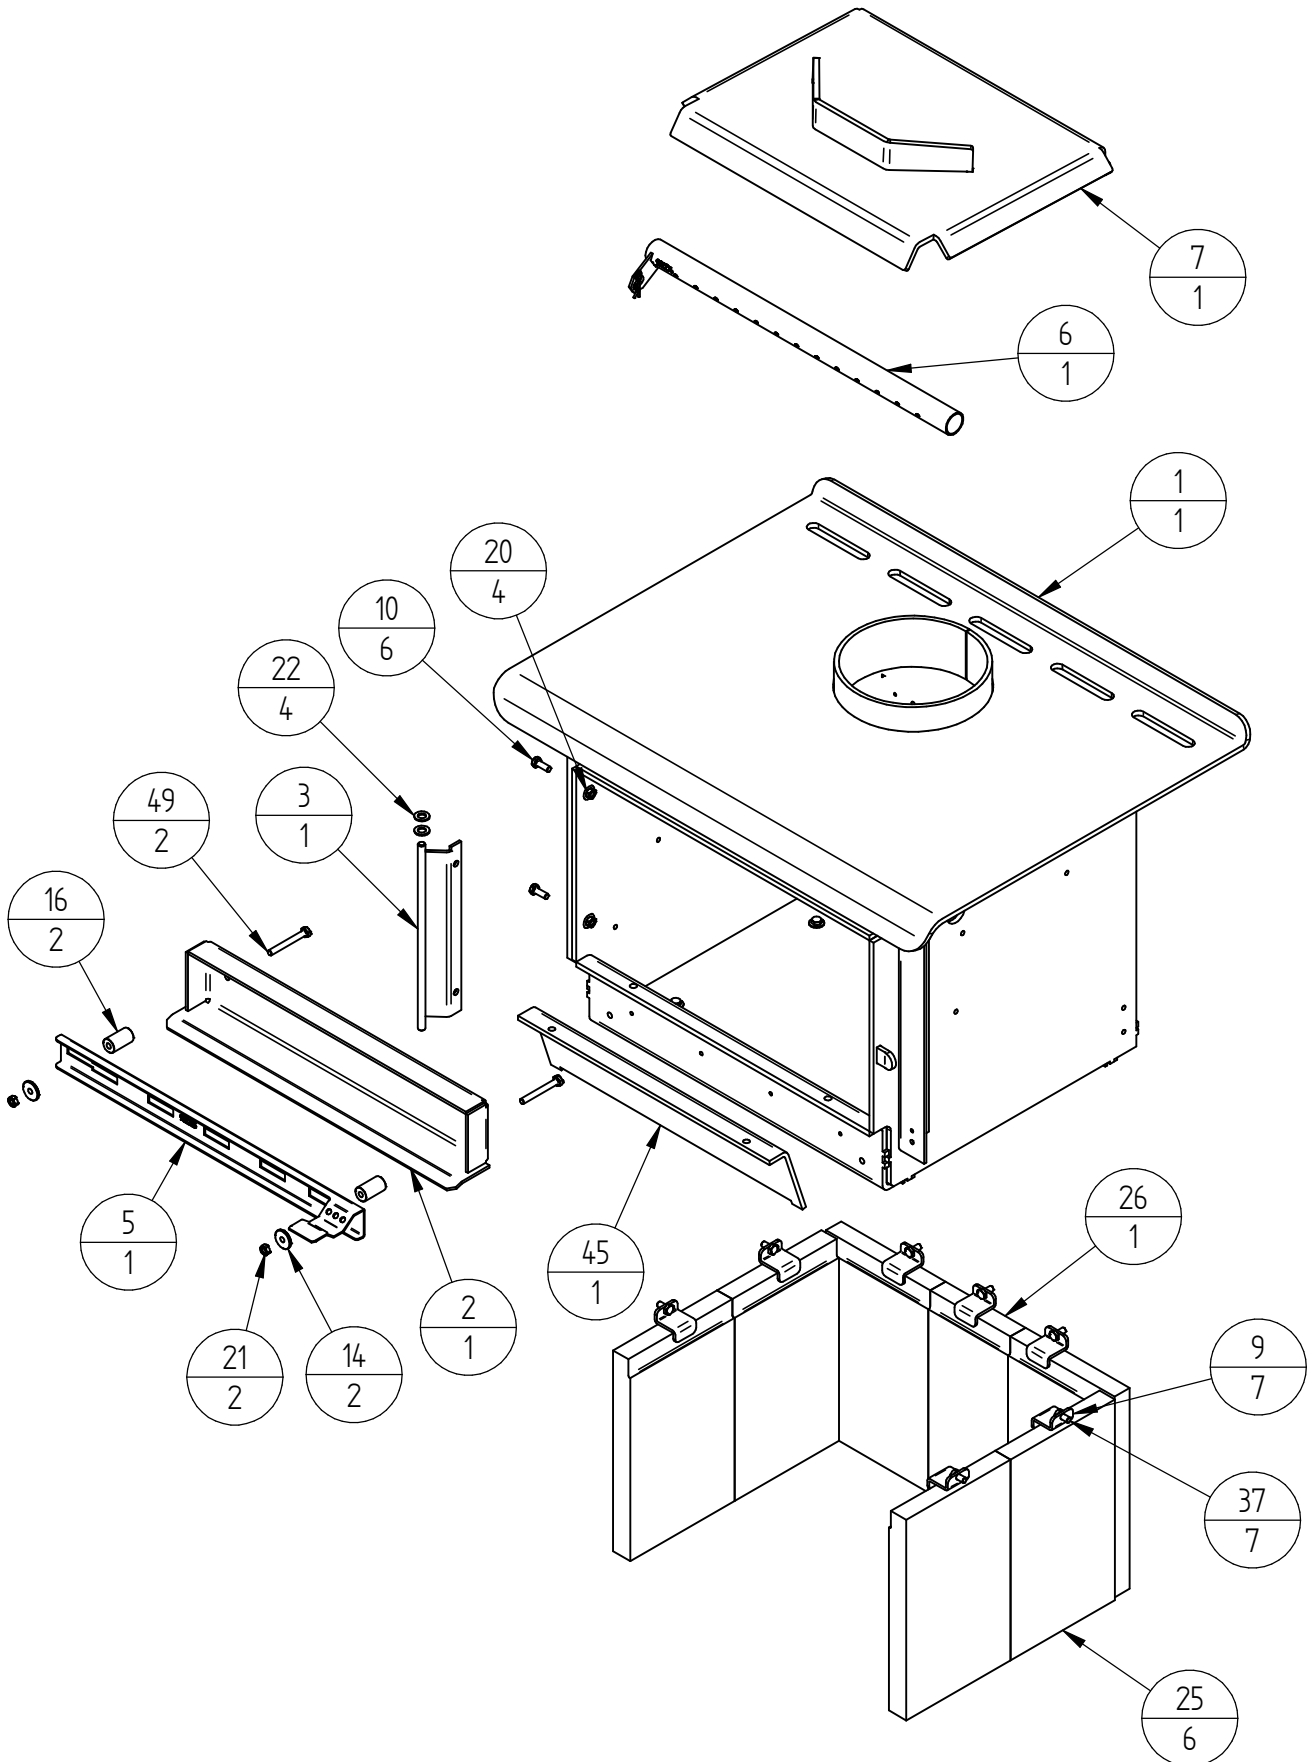

Item Number	File Name	992943 (Model)	Title	Quantity
4	992176		R3000 DOOR COMPLETE ASSY	1
11	523019		WASHER; FLAT 5/16"X5/8"X18G ZP	10
13	521077		SCREW; M6X40 HEX ZP	8
19	521057		SCREW; M6X25 HEX ST	2
27	992226	V02	R3000 REAR PANEL	1
29	992186		R3000 BASE H/S	1
30	521645		SCREW; S/T 8GX1/2" MUSH FLANGE POZI BLK	11
32	521045		SCREW; M6X10 PAN POZI BLK	4
35	992233	V02	LEG PANEL RH (SUB)	1
36	992234	V02	R3000 LEG PANEL LH (SUB)	1
37	992229	V02	R3000 ASHLIP BADGE ASSEMBLY	1

When ordering PLEASE QUOTE PART ID, MODEL Number & DESCRIPTIONS, NOT ITEM Number
determining left hand side from viewing position

AIRSLIDE, BAFFLE, BRICKS AND FIREBOX

When ordering PLEASE QUOTE PART ID, MODEL Number & DESCRIPTIONS, NOT ITEM Number
determining left hand side from viewing position

When ordering PLEASE QUOTE PART ID, MODEL Number & DESCRIPTIONS, NOT ITEM Number
determining left hand side from viewing position

DOOR ASSEMBLY

When ordering PLEASE QUOTE PART ID, MODEL Number & DESCRIPTIONS, NOT ITEM Number
determining left hand side from viewing position